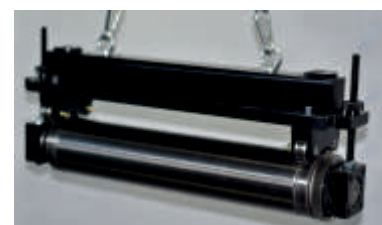

wasberger

l a b e l e q u i p m e n t

- ERGONOMIC ROLL LIFTER
- EASY TO USE AND HANDLE
- PREVENTS OPERATOR INJURIES

Maximum lift – 150 kg

Optional lifting device

RL150 – ERGONOMIC ROLL LIFTER

- easy to use and handle
- prevents operator injuries
- maximum lift - 150 kg
- maximum width - 440 mm [17"]
- automatic back lock when lifting
- fixed wheels in front and pivotable in back
- roll secured on shaft with a manual lock
- maximum roll diameter - 700 mm
- **optional lifting device**
- measures: 132 cm x 58 cm x 81,5 cm | weight: 35 kg
- measures for option with lifting device:
 - 147-225 cm (min-max height) x 58 cm x 81,5 cm | weight: 45 kg

RL150 is a portable floor based multipurpose ergonomic roll handling equipment. Wasberger roll lifter is a cost efficient solution to avoid operator injuries and to easy lift a roll for moving or load/unload a printing press.